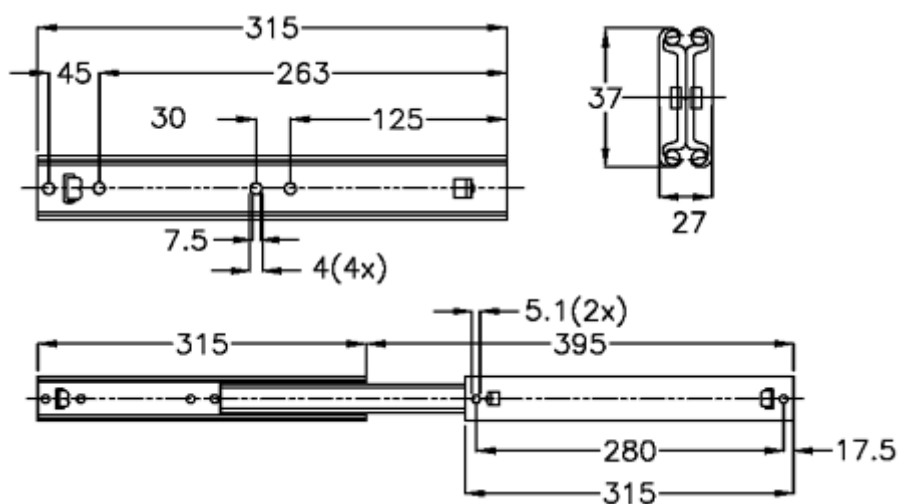

# Data Sheet

Article number: 11117270

Description: Thomas Regout Telescopic Slide 11117270 DOUBLE FINN, 3-piece  
Length 315 mm / load cap. 52 kg / extension 395 mm

## Measures

Load capacity bottom mounted = 25

Load capacity side mounted = 50